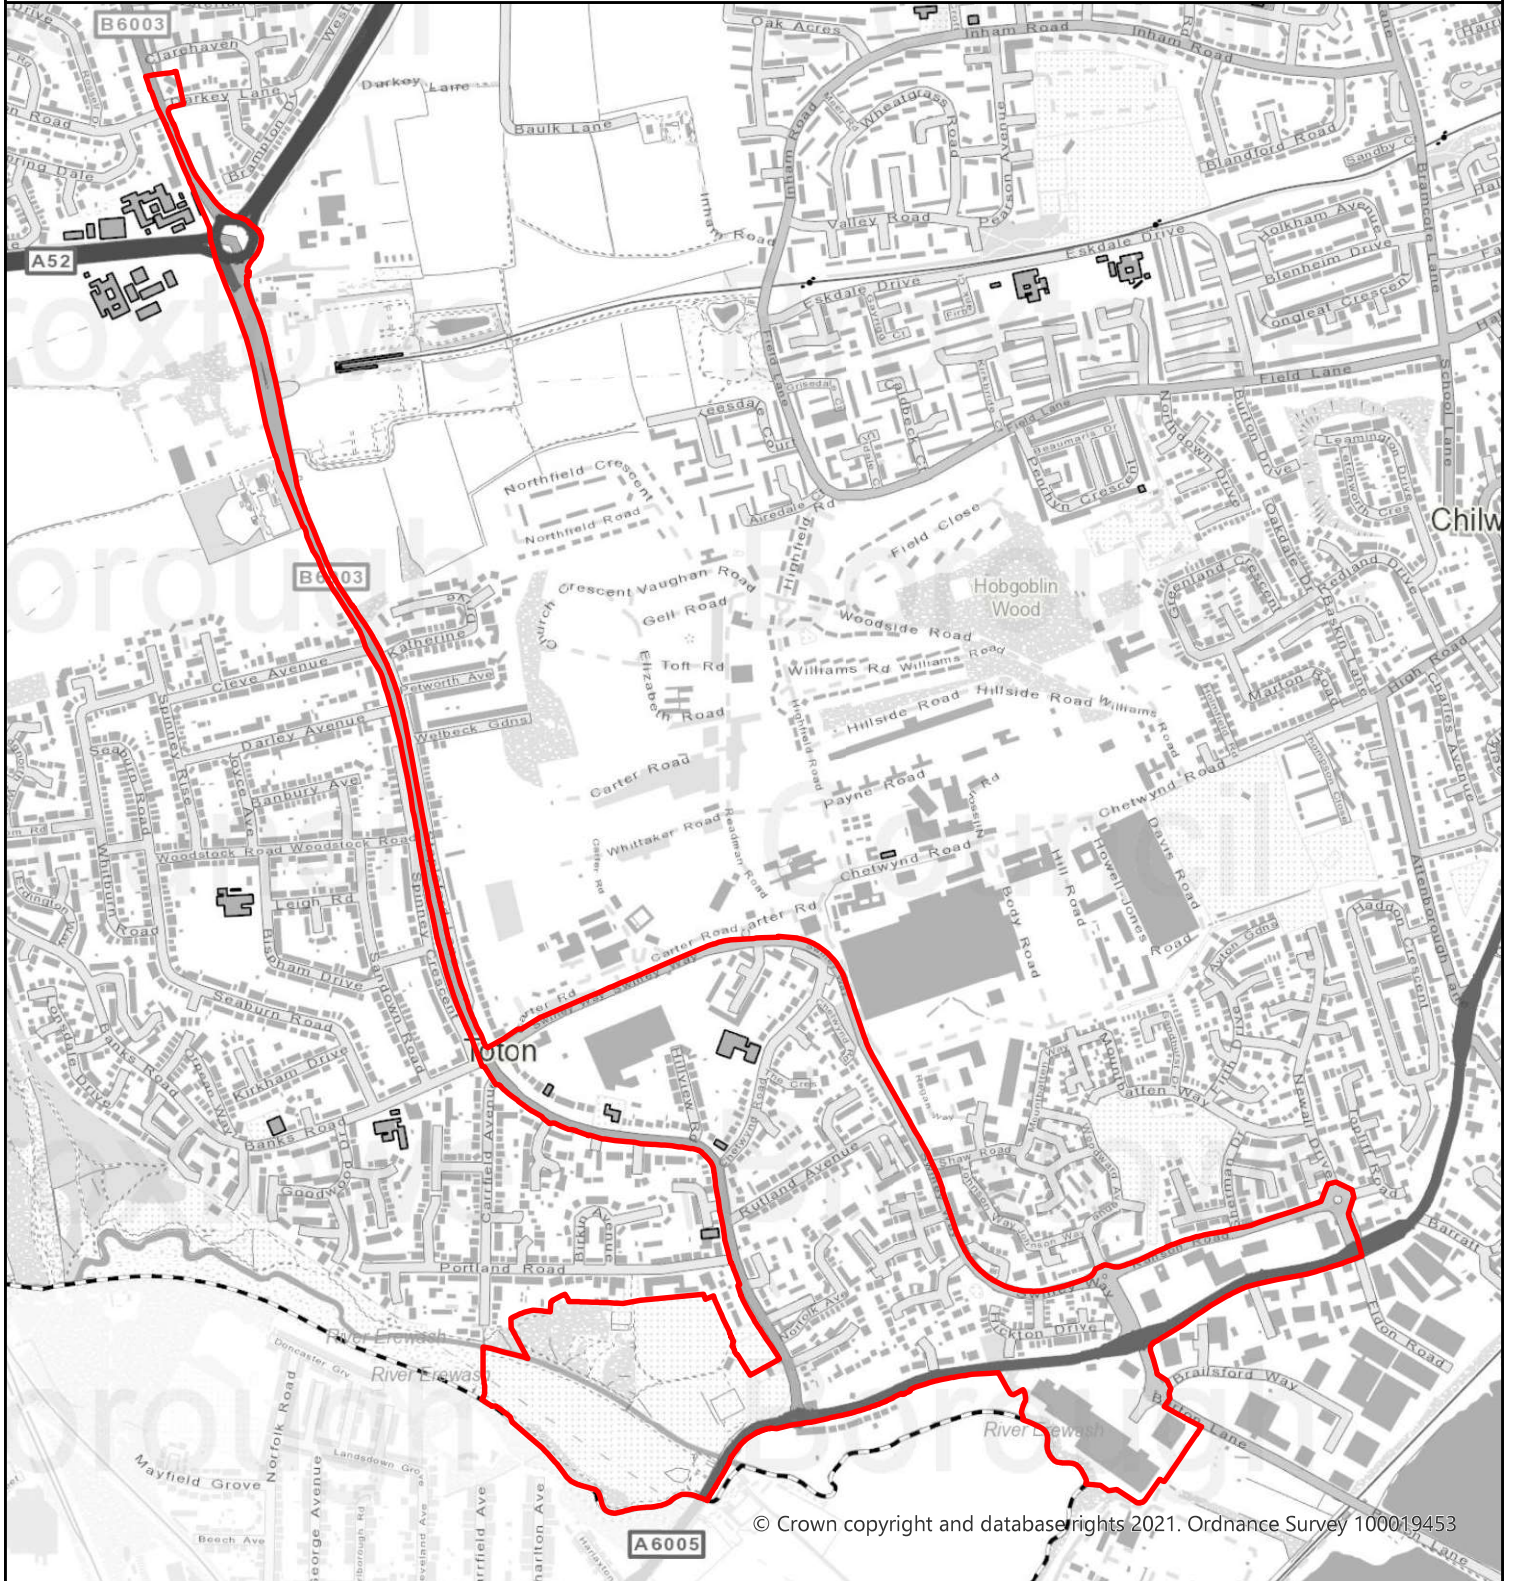

Chilwell Retail Park

Broxtowe Borough Council Alcohol Control
Public Spaces Protection Order

Broxtowe
Borough
COUNCIL

© Crown copyright and database rights 2021. Ordnance Survey 100019453

Not to Scale

You are not permitted to copy, sub-license, distribute or sell any of this data to third parties in any form.

NOTES AND INFORMATION

 Restricted Area

 Proposed Extension